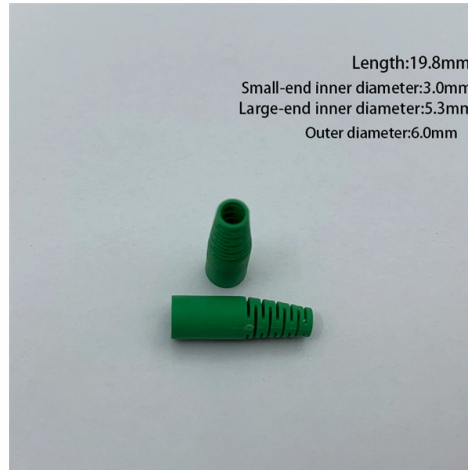

Bahrain Professional Explosion-Proof Distribution Box Brand

Overview

BSLI is an original equipment manufacturer (OEM) of custom electrical power distribution products. How can I help you?

Junction Boxes/Nema 4/4X Enclosures, designed and manufactured as per customer requirement considering sufficient internal cable spaces and cable bending radius, are for both indoor and outdoor applications. IP 31/54/55/65 as per IEC 60529. Alternatively NEMA 4/4X, made of Highly durable Polyester. CZ - EX Terminal/Junction Boxes - EX Team Sdn Bhd Skip to content EX Team Sdn Bhd Menu and widgets HOME About Us Products CZ - EX Terminal/Junction Boxes CZ - Lighting CZ - Electrical SUPCON - Smart Instruments SUPCON - Control Valves MRO Items Sourcing Services Grounding Audit Service Junction. Ten Electrical Equipment Co. OUR manufacturing and engineering capabilities have expanded to.