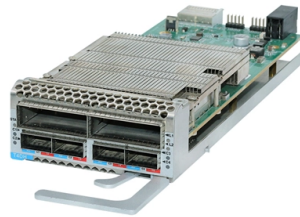

Butterfly-shaped suspension wire for introducing optical cable commonly known as

Overview

Leather cable is commonly known as indoor suspension wiring cable. The scientific name of leather cable is: butterfly-shaped lead-in cable for access network; because its shape is butterfly-shaped; so it is also called butterfly cable and figure-of-eight cable. Streamline Your Fiber Access Network: Engineered for durability and ease of installation, the GJYXFC drop cable combines a robust strength member with a flexible, safe design, making it the ideal solution for bridging the final meters to the home or building. GJYXFC optical cable is designed for. Indoor drop cable (GJXFH, GJXH, GJXKH) Indoor FTTH drop cable (GJXFH, GJXH, GJXKH) adopt a butterfly-shaped flat structure, with the optical fiber unit in the center of the optical cable, two parallel reinforcements (metal steel wire, non-metallic FRP or KFRP) placed on both sides, and finally. FTTH Butterfly Optic Cables are specifically designed to meet the growing demand for high-speed fiber-to-the-home deployments.