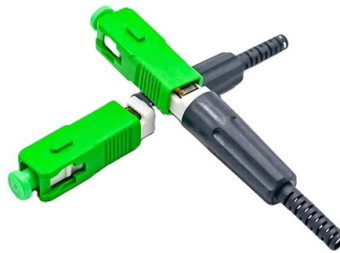

Distribution box yb

Overview

YB type high voltage/low voltage prefabricated substation, widely recognized as European style box substation, is a highly integrated compact power distribution solution that seamlessly combines high voltage switchgear, distribution transformers, and low voltage distribution. YB type high voltage/low voltage prefabricated substation, widely recognized as European style box substation, is a highly integrated compact power distribution solution that seamlessly combines high voltage switchgear, distribution transformers, and low voltage distribution. The YB-10kV (12kV) Box-Type Substation combine high-voltage electrical equipment, transformers, and low-voltage electrical equipment into a compact, complete distribution device. They are used in urban high-rise buildings, urban-rural structures, luxury villas, parks, residential communities. This product is fully compliant with GB17467-2010 "High Voltage/Low Bottom Voltage Pre-assembled Substation" standard. It is suitable for urban public power distribution, street light electricity, industrial and mining enterprises, urban buildings, houses, mountainous areas, hotels, parks and. YB series pre-assembled box substation is used in urban high-rise buildings, urban and rural buildings, residential neighborhoods, high-tech development zones, small and medium-sized factories, mines and oilfields, as well as temporary construction of electricity and other places for the power. The YB-type high-voltage/low-voltage prefabricated substation (referred to as "European-style box-type substation") is a compact complete set of equipment integrating high-voltage switchgear, distribution transformers, and low-voltage power distribution devices. It conforms to the GB/T17467. YB□-12/0. 4kV prefabricated substation (box-type substation) is a high-efficiency power transformation and distribution device composed of high-voltage room, transformer room and low-voltage room, suitable for power system with rated voltage of 12kV.