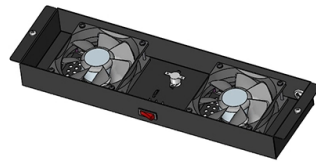

Double-row rack micro-module data center configuration

Overview

It uses racks as the datacenter carrier and fully integrates all sub-systems including UPSs, cooling, power distribution, lightning protection, fire control (optional), wiring, airflow management, intelligent monitoring, and more. Ready-to-use Eaton. Anticipate this trend sustainably, with Vertiv's integrated solutions, including prefabricated rack, row, aisle, and modular data centers, built in flexible designs based on proven configurations. We're here to help you normalize design and harmonize systems across all of your edge sites (locally). ♦ Factory prefabricated, quick on-site splicing, plug and play, and fast deployment and delivery speed. ♦ The skylight and end door are installed directly on the cabinet to save user space. ♦ The. Abbreviated as micro-module, it is a small rack cluster formed by a certain number of two rows of back-to-back or face-to-face IT racks, uninterruptible power supply, near-end cooling equipment and so on through closed aisle. By sealing the cold or hot aisle between the two IT racks, a physical. FusionModule800 Smart Small Data Center is a new-generation data center solution.

Data Center Design: From Rack Row to Rack Space

- PowerPass Distribution Module allows a step-down voltage to 120V to accommodate a variety of IT equipment. The PPDM also provides a maintenance bypass, which allows you to service or replace ...