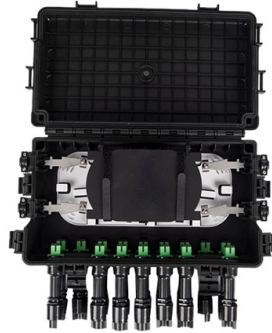

Eastern European Standard Distribution Box Dimensions

Overview

Standard electrical box dimensions for European concealed wiring systems are typically 80mm in diameter and 55mm in depth, complying with EN 60670 standards to ensure compatibility and safe installation across EU countries. AMD5144 or AMD5153 could be installed on ABB Custom box 1099. There is no single global chart for standard. Wall Box European, British 60mm (60. Accepts 86mmX86mm size outlets, INTERNATIONAL CONFIGURATIONS, INC. (47 mm DEEP), "EARTH" TERMINAL, ADJUSTABLE MOUNTING LUG (LEVELS DEVICE & WALL PLATE), 20mm and 25mm KNOCKOUTS. mounting plate manufactured in 2. The GB-terminal box, both distribution box and empty enclosure, is manufactured of high impact resistance, glass-fibre reinforced polyester SMC & DMC providing extraordinary stability and corrosion resistance.

Article Content

What Are the Standard Electrical Box Dimensions for European ...

Standard electrical box dimensions for European concealed wiring systems are typically 80mm in diameter and 55mm in depth, complying with EN 60670 standards to ensure compatibility and safe ...

LOW-VOLTAGE POWER DISTRIBUTION ALPHA BSII 125

Features Includes painted steel enclosure Contains 2 x PAC1600 energy meter Pre-wired with all necessary cabling for out-of the box installation to DBs Dual power tail connections provided Meter ...

European Standard Circular Back Boxes for Hollow Walls

European standard round (D: 60mm) back boxes with special claws allowing for easy and quick installation. The product is suitable for European standard switches and sockets.