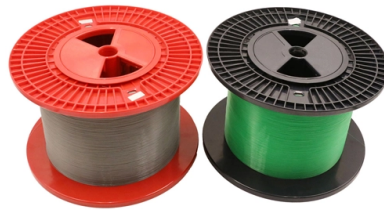

# Fiber optic cable connector box for connecting pigtail receiver transmitter

## Overview

A splice termination box is for joining fiber optic cable & pigtails. By providing safe & secure housing they protect splices & enable easy distribution. Check each product page for other buying options. | Fiber Box Enclosure for MPOE's, Network Rooms, and IDF Rooms. (LC 6 Strand OS1/OS2) Need help?

FTTH boxes, Outdoor splitter distribution boxes, patch panels (ODF), fiber closures are available. They have been widely used for the patch cords, pigtails and splitters management in various fiber optical solutions, such as FTTH projects, PON system etc. This product hasn't received any reviews yet. Its compact, durable ABS housing supports. Estimated delivery dates - opens in a new window or tab include seller's handling time, origin ZIP Code, destination ZIP Code and time of acceptance and will depend on shipping service selected and receipt of cleared paymentcleared payment - opens in a new window or tab. Delivery times may vary. Fibertronics Inc.

Wall Mounted Fiber Optic Termination Box 2 Core Indoor With SC ...

FTTH Mini Fiber Optic Terminal Box is widely used as a termination point for feeder cable to connect with drop cable. The fiber splicing, splitting, distribution can be done in this box, and meanwhile it ...