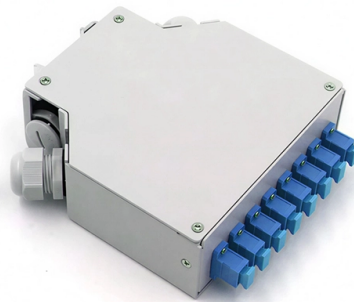

Optical Power Meter 850 Calibration

Overview

An optical power meter is the most common type of test equipment used to support fiber optic system. NIST developed a testing system to provide absolute power calibrations for optical power meters. These measurements are accomplished using either collimated-beam or connectorized-fiber configurations at the three principle wavelength regions used by. The C-series calorimeter was designed to measure the electromagnetic radiation produced by CW (continuous wave) laser sources in the power range 1 mW to 1 W at wavelengths ranging from ultraviolet to the near infrared. The calorimeter was constructed to accommodate the unique characteristics of laser radiation (nonuniform profiles, temporal and spa. The device presently used as a transfer or laboratory standard for optical power calibrations is a commercially available, electrically calibrated pyroelectric radiometer (ECPR). This device was originally designed and built by NIST scientists. The pyroelectric sensor is made of lithium tantalate covered with gold-black. The gold-blackcoating (abou. To minimize measurement errors associated with the source wavelength and the detector spectral responsivity, tunable laser sources are installed int he measurement system. The gain medium of the tunable laser is a conventional laser diode but the internal Fabry-Perot resonator is disabled by an anti-reflection coating on one of the facets. An exter. Figure 6shows the configuration of the system used for connectorized fiber measurements during the calibration of optical fiber power meters. The ECPR transfer standard is used as the reference for these calibrations. The system contains several laser source plates, a connector converter stage (for connectorized measurements), lenses (for parallel.