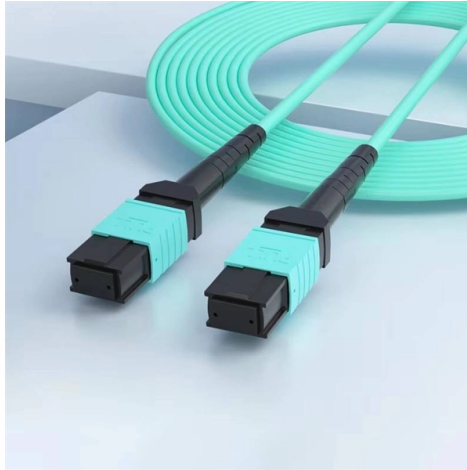

### Overview

The fiber optic distribution box accommodates up to 6 core fibers and supports outdoor applications within FTTH network system. The entry size of the drop cable is perfectly designed to accommodate 2x3. 6 Cores Fiber Distribution Box FDB-106B IP-55 SC Connector PLC Splitter Fiber Distribution box (FDB), known as optical Distribution box (ODB) as well, is a compact fiber management product of small size. It can effectively terminate, protect and manage the optical cable. It is a necessary equipment in network transmission. It is suitable. Max. The fiber splicing, splitting, distribution can be done in this splitter distribution box, and meanwhile it provides solid protection and management for the FTTH network. The 6-core optical fiber distribution box is used for the fusion splicing, splitting, wiring transmission and other functions of the optical transmission terminal.

FBR-11606 Fiber-Optic Distribution Box, 6-Core

FBR-11606 Fiber-Optic Distribution Box, 6-Core is a high quality product by Bud Industries used for electronic enclosure applications.

FTTH distribution boxes 4, 8, 16, 24, 36 or 48 ports

Premium-Line FTTH distribution box is aim designed for multi-purpose applications in FTTH projects, the dual layer design supports direct termination, and also FTTH distributions via mini splitter built in, ...