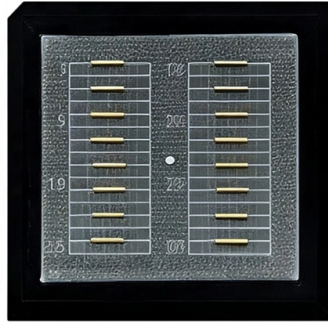

What are the core counts of an ODF patch panel

Overview

It makes it easy to connect, distribute, and manage fiber optic lines. This 2026 expert guide explains the functions, placement, structure, and application scenarios of ODFs and fiber patch panels-and includes a deep engineering FAQ that resolves real-world deployment challenges. Where Do ODF and Fiber Patch Panels Fit in a Modern Fiber Network?

To understand the. Fiber optic patch panel are essential for long-distance transmission in low-voltage engineering, as only fiber optic patch panel can extend network transmission further. Today, we will explore the supporting products of fiber optics, specifically the Optical Distribution Frame (ODF), which is used. Its core job is to provide a flexible and easily reconfigurable point to interconnect different network segments using patch cords: Connecting backbone/distribution fibers (coming from the ODF) to equipment ports. Interconnecting ports between different pieces of equipment.